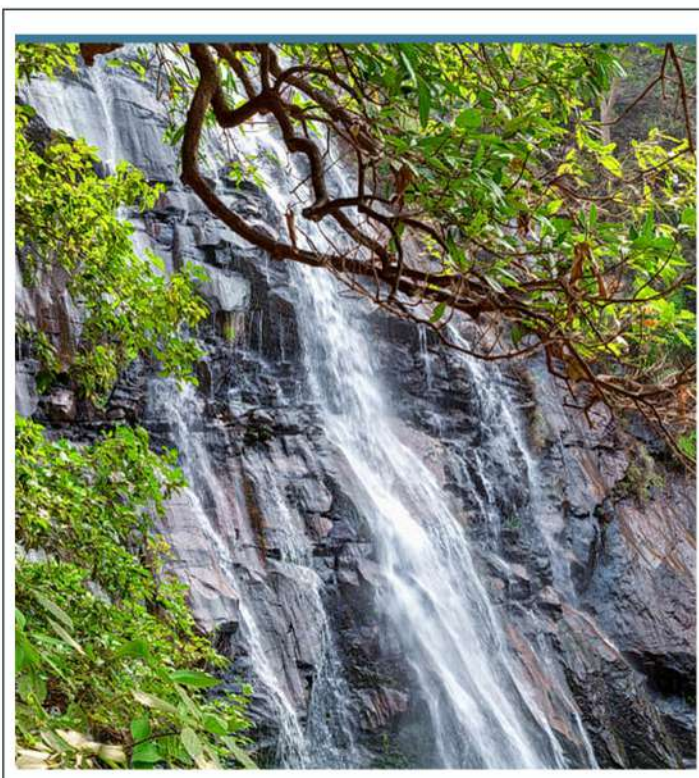

Did you know - Satpura Tiger Reserve is the only tiger reserve where one can walk / trek inside the core areas.

No wonder - Pachmarhi is a Trekker's Paradise.

Day 1

A perfect start of the trip with the perfect view

Day 4

Breakfast

Sightseeings : Bison Lodge, Pandav Caves,
Bee Falls & Reechgarh

Lunch

Sightseeings : Dhoopgarh

Dinner

Overnight at Resort

Dhoopgarh