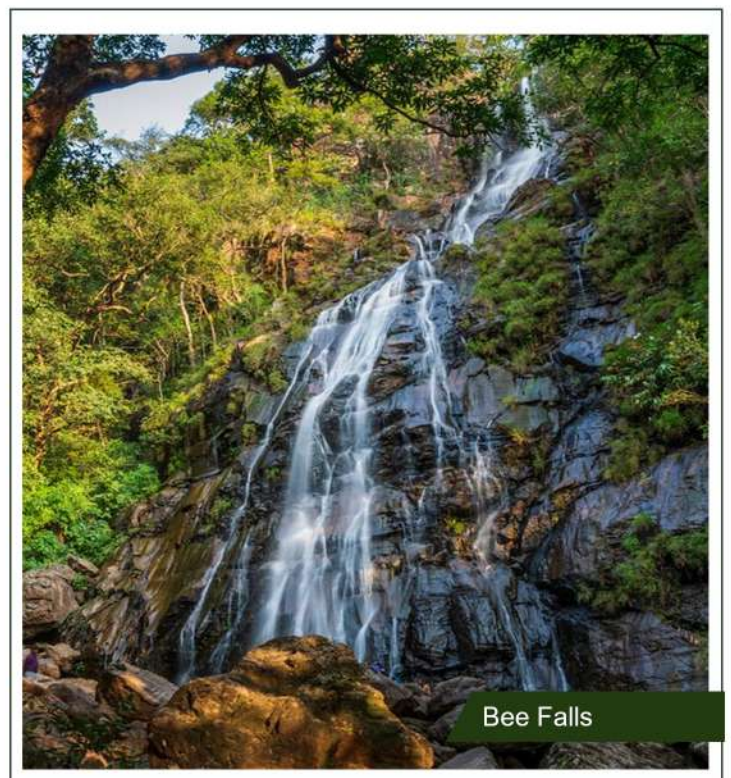

Did you know - Satpura Tiger Reserve is the only tiger reserve where one can walk / trek inside the core areas.

No wonder - Pachmarhi is a Trekker's Paradise.

Day 1

A perfect start of the trip with the perfect view

Day 4

Breakfast

Sightseeings : Bison Lodge, Pandav Caves,
Bee Falls & Reechgarh

Lunch

Sightseeings : Dhoopgarh

Dinner

Overnight at Resort

Dhoopgarh