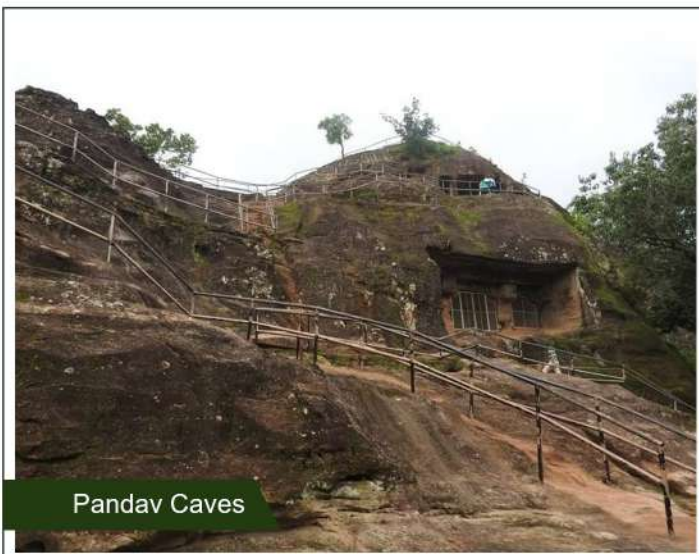

Day 4

Breakfast

Sightseeings : Bison Lodge, Pandav Caves,
Bee Falls & Reechgarh

Lunch

Sightseeings : Dhoopgarh

Dinner

Overnight at Resort

Dhoopgarh