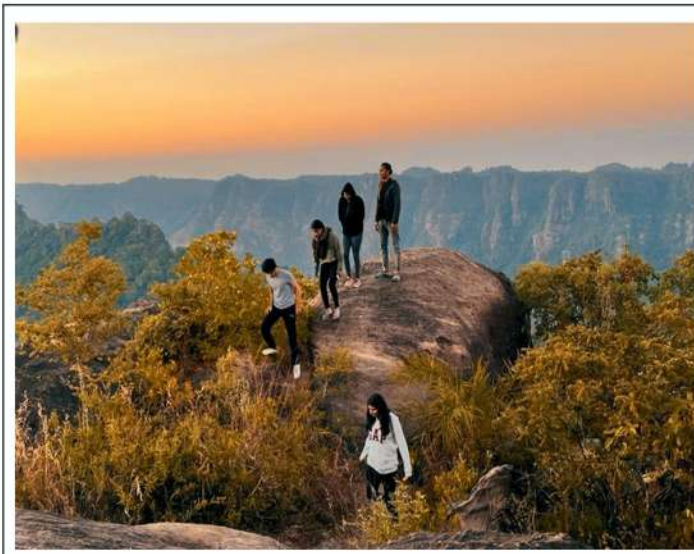

Day 2

A Day to explore the life of Pachmarhi.

Breakfast

Activity : Jungle Trek

Lunch

Activity : Night Drive

Dinner

Overnight at Resort