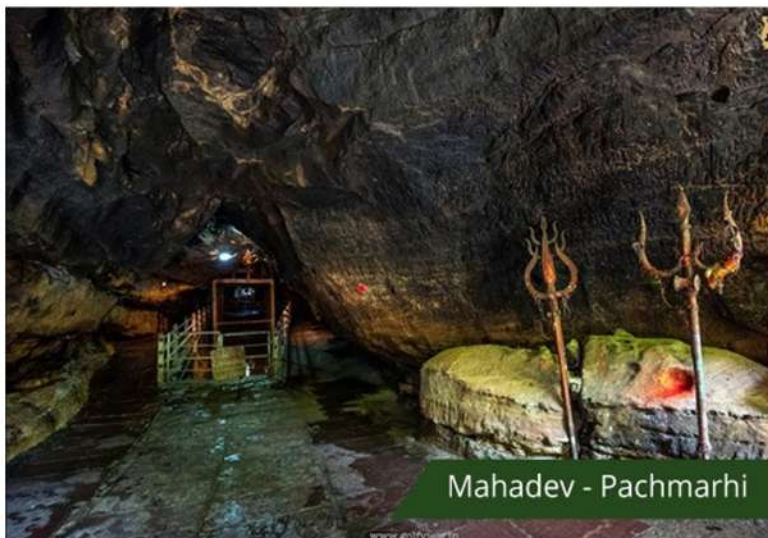

A scenic landscape at sunset. The sun is a bright orange orb in the center, partially obscured by the dark silhouette of a tree branch on the right. The sky transitions from orange near the sun to a pale blue-grey. In the background, there are layers of misty, blue-tinted mountains. The overall mood is serene and natural.

PACHMARHI TOUR PACKAGE

4 NIGHTS & 5 DAYS

Pachmarhi - Queen of Satpuras, gives you a unique opportunity to experience both - Hill station and Wildlife.

Explore the natural beauty of the Sightseeings of Pachmarhi and the Wildlife of Satpura Tiger Reserve with the Explore Pachmarhi Packages.

Did you know - Satpura Tiger Reserve is the only tiger reserve where one can walk / trek inside the core areas.

No wonder - Pachmarhi is a Trekker's Paradise.

Day 1

A perfect start of the trip with the perfect view

Check in at the Resort

Welcome Drink on Arrival

Lunch

Sightseeings : Handi Kho, Priyadarshini, Green-Valley, Mahadev, Gupt Mahadev

Dinner

Overnight at Resort

Day 2

A Day to explore the life of Pachmarhi.