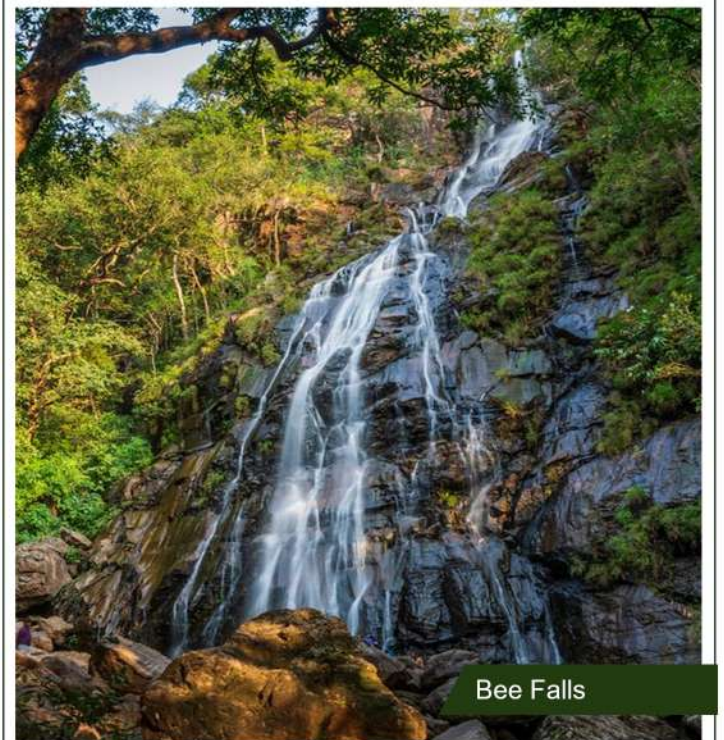

A scenic landscape at sunset. The sun is a bright orange orb in the center, partially obscured by the dark silhouette of a tree branch on the right. The sky transitions from orange near the sun to a pale blue-grey. In the background, there are layers of misty, blue-tinted mountains. The overall mood is serene and natural.

Did you know - Satpura Tiger Reserve is the only tiger reserve where one can walk / trek inside the core areas.

No wonder - Pachmarhi is a Trekker's Paradise.

Day 1

A perfect start of the trip with the perfect view

Day 3

Breakfast

Sightseeings : Bison Lodge, Pandav Caves,
Bee Falls & Reechgarh

Lunch

Sightseeings : Dhoopgarh

Dinner

Overnight at Resort

Dhoopgarh

Reechgarh

Day 4

Breakfast

Activity : Nature Walk

Lunch

Activity : Fruit & Spice Garden & Silk Farm

Dinner

Overnight at Resort