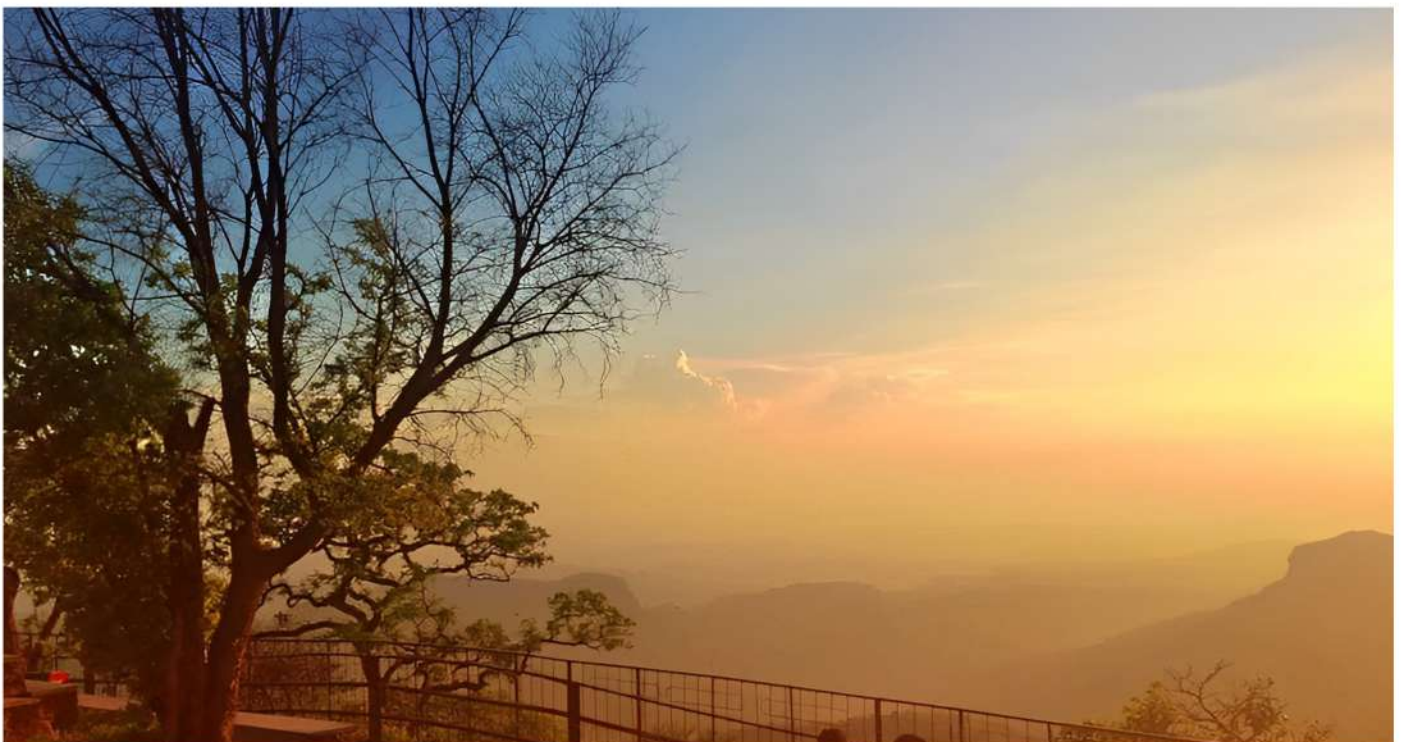

A scenic landscape at sunset. The sun is a bright orange orb in the center, partially obscured by the dark silhouette of a tree branch on the right. The sky transitions from orange near the sun to a pale blue-grey. In the background, there are layers of misty, blue-tinted mountains. The overall mood is serene and natural.

PACHMARHI TOUR PACKAGE

4 NIGHTS & 5 DAYS

Pachmarhi - Queen of Satpuras, gives you a unique opportunity to experience both - Hill station and Wildlife.

Explore the natural beauty of the Sightseeings of Pachmarhi and the Wildlife of Satpura Tiger Reserve with the Explore Pachmarhi Packages.

Did you know - Satpura Tiger Reserve is the only tiger reserve where one can walk / trek inside the core areas.

No wonder - Pachmarhi is a Trekker's Paradise.

Day 1

A perfect start of the trip with the perfect view

Check in at the Resort

Welcome Drink on Arrival

Lunch

Sightseeings : Handi Kho, Priyadarshini, Green-Valley, Mahadev, Gupt Mahadev

Dinner

Overnight at Resort

Day 2

A Day to explore the life of Pachmarhi.