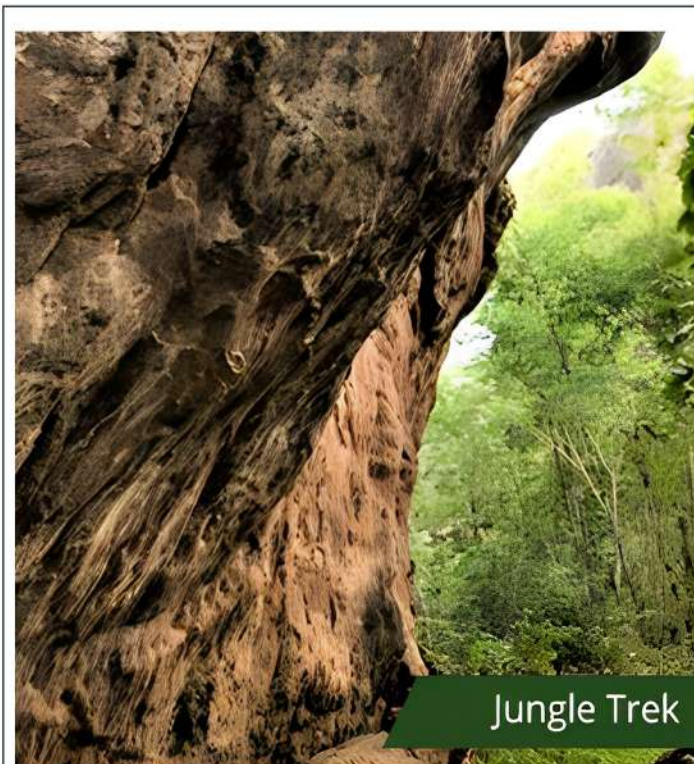

Day 2

A Day to explore the life of Pachmarhi.

Breakfast

Activity : Jungle Trek

Lunch

Activity : Night Drive

Dinner

Overnight at Resort