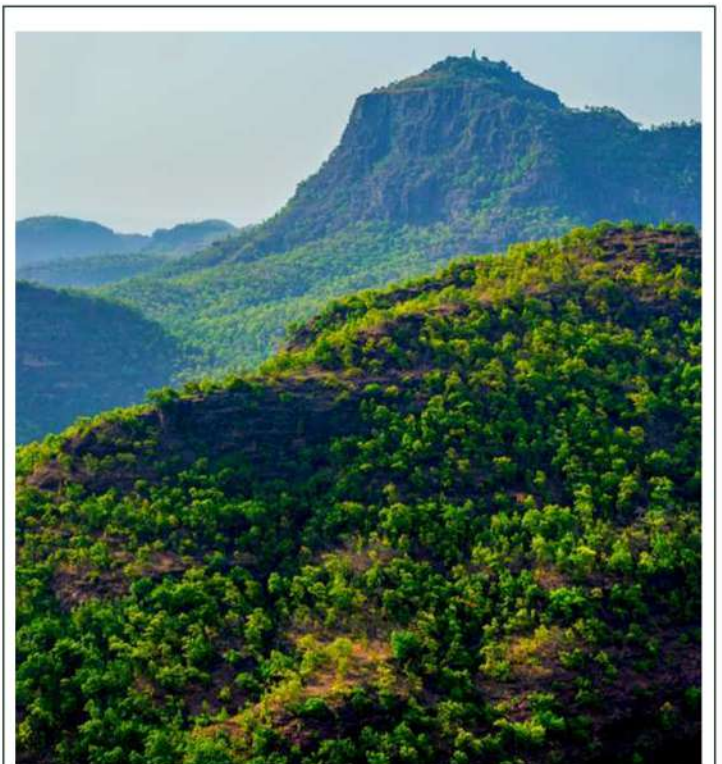

Day 2

A Day to explore the life of Pachmarhi.

Breakfast

Activity : Jungle Trek

Lunch

Activity : Night Drive

Dinner

Overnight at Resort