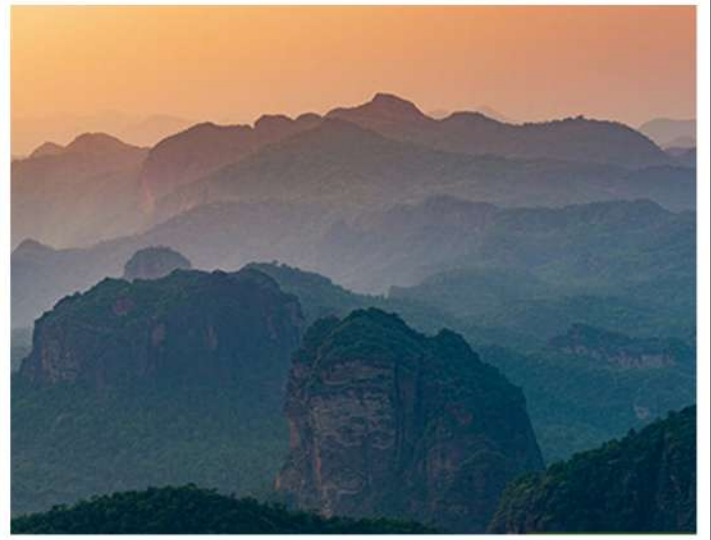

Breakfast

Sightseeings : Bison Lodge, Pandav Caves,
Beefalls & Reechgarh

Lunch :

Sightseeings : Dhoopgarh

Overnight at Resort

Pandav Caves

Bee Falls

Dhoopgarh