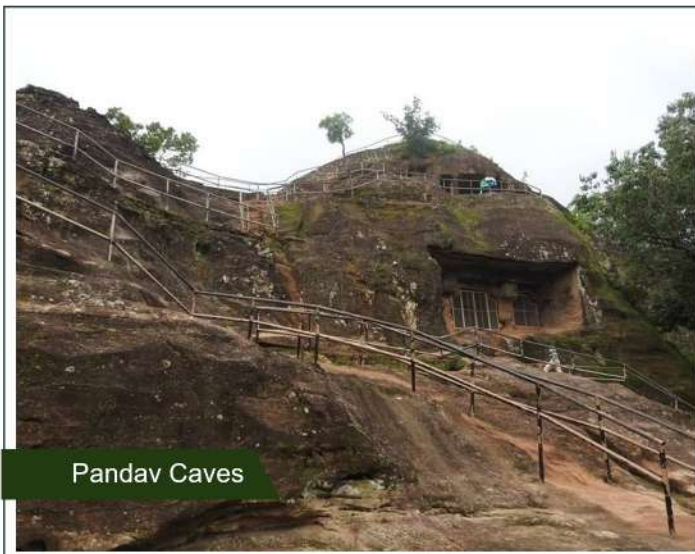

Breakfast

Sightseeings : Bison Lodge, Pandav Caves,
Beefalls & Reechgarh

Lunch :

Sightseeings : Dhoopgarh

Overnight at Resort

Pandav Caves

Bee Falls

Dhoopgarh