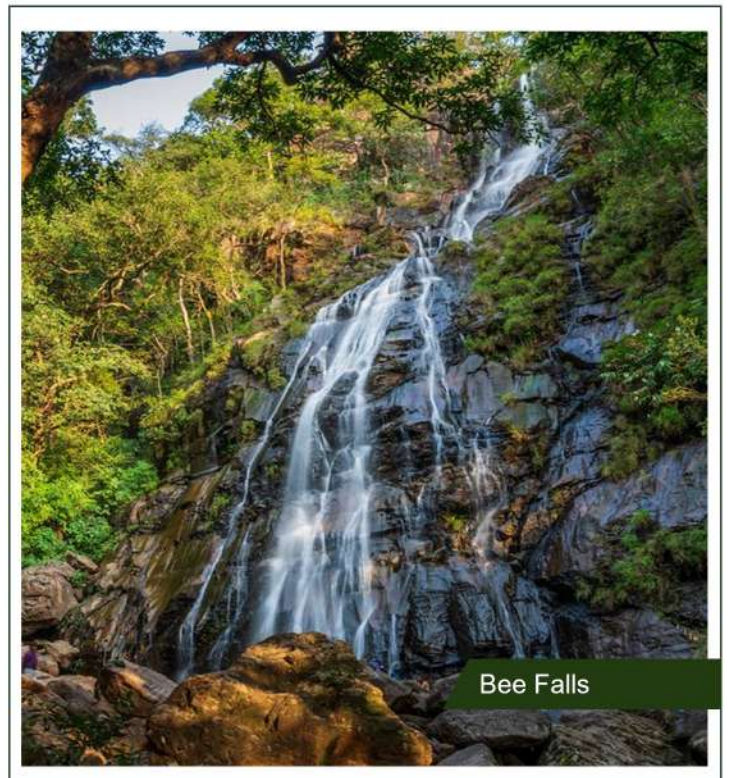

Breakfast

Sightseeings : Bison Lodge, Pandav Caves,
Beefalls & Reechgarh

Lunch :

Sightseeings : Dhoopgarh

Overnight at Resort

Pandav Caves

Bee Falls

Dhoopgarh